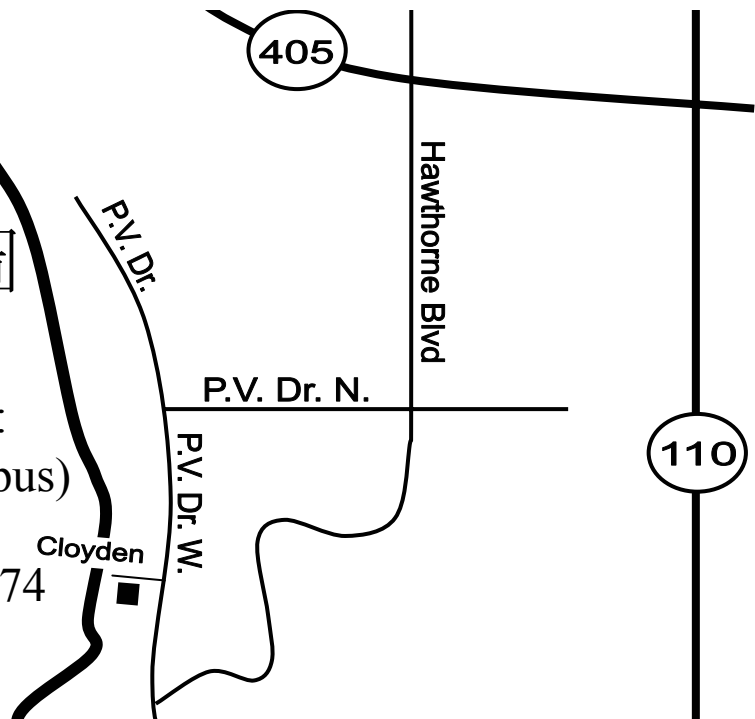

南灣地區及 南灣中文學校簡圖

學校地址 School Location:
(Palos Verdes High School campus)
600 Cloyden Road
Palos Verdes Estates, CA 90274

愛心與耐心的教學

認真且快樂的學習

發揚中華道德文化

南灣中華文教協會多元化辦公室出租 South Bay Chinese Culture Association Multipurpose Office Space for Lease

1 套間 20呎 x 40呎連洗手間

1 units - 20'x40' each, with bathroom

Gated parking available

Location: 24641 Eshelman Ave.
Lomita, California 90717

詳情請致電 For information please call: 534-5589

www.SouthBayChineseSchool.org
P.O. Box 2611, Palos Verdes, Ca 90274
(310) 534-5589